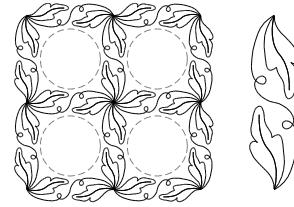

Sashes: around Circles

digitised quilting patterns & designs for Statler Stitcher, Intelliquilter and Compuquilter longarm machines

Feather circ sash !bldr

Plumes circ sash !bldr

Wallis vine p2p

Kites circ sash !bldr

Lily circ sash p2p

Swirls circ sash !bldr